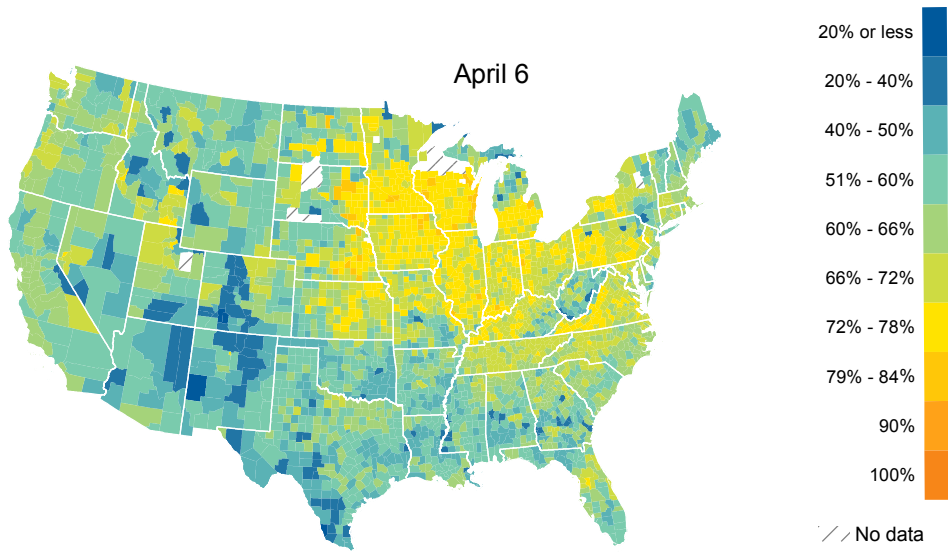

# County-level status of participation rates for the 2010 Census as of April 6, 2010

Participation rate data downloaded from <http://2010.census.gov/2010census/take10map/>

Cartography by the Center for Urban Research, CUNY Graduate Center, 2010  
in coordination with the Funders Census Initiative.