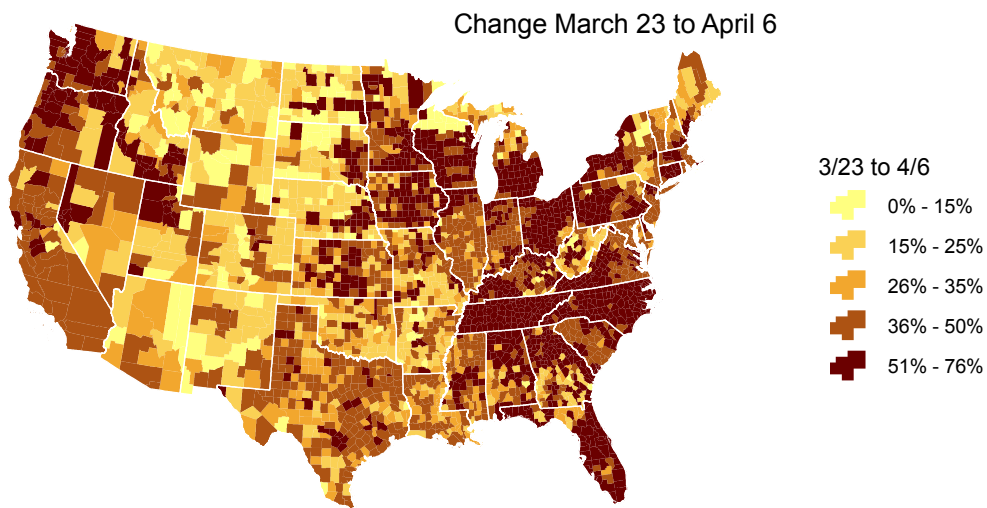

# County-level status of participation rates for the 2010 Census as of April 6, 2010

Participation rate data downloaded from <http://2010.census.gov/2010census/take10map/>

Cartography by the Center for Urban Research, CUNY Graduate Center, 2010  
in coordination with the Funders Census Initiative.