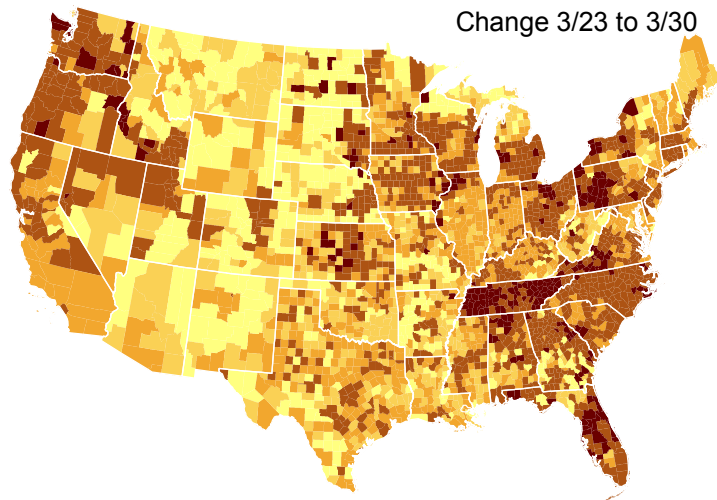

# County-level change in participation rates for the 2010 Census as of March 30, 2010

No data

Participation rate data downloaded from <http://2010.census.gov/2010census/take10map/>

Cartography by the Center for Urban Research, CUNY Graduate Center, 2010  
in coordination with the Funders Census Initiative.