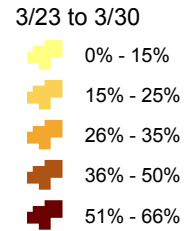

# County-level change in participation rates for the 2010 Census as of March 30, 2010

No data

Participation rate data downloaded from <http://2010.census.gov/2010census/take10map/>

Cartography by the Center for Urban Research, CUNY Graduate Center, 2010  
in coordination with the Funders Census Initiative.