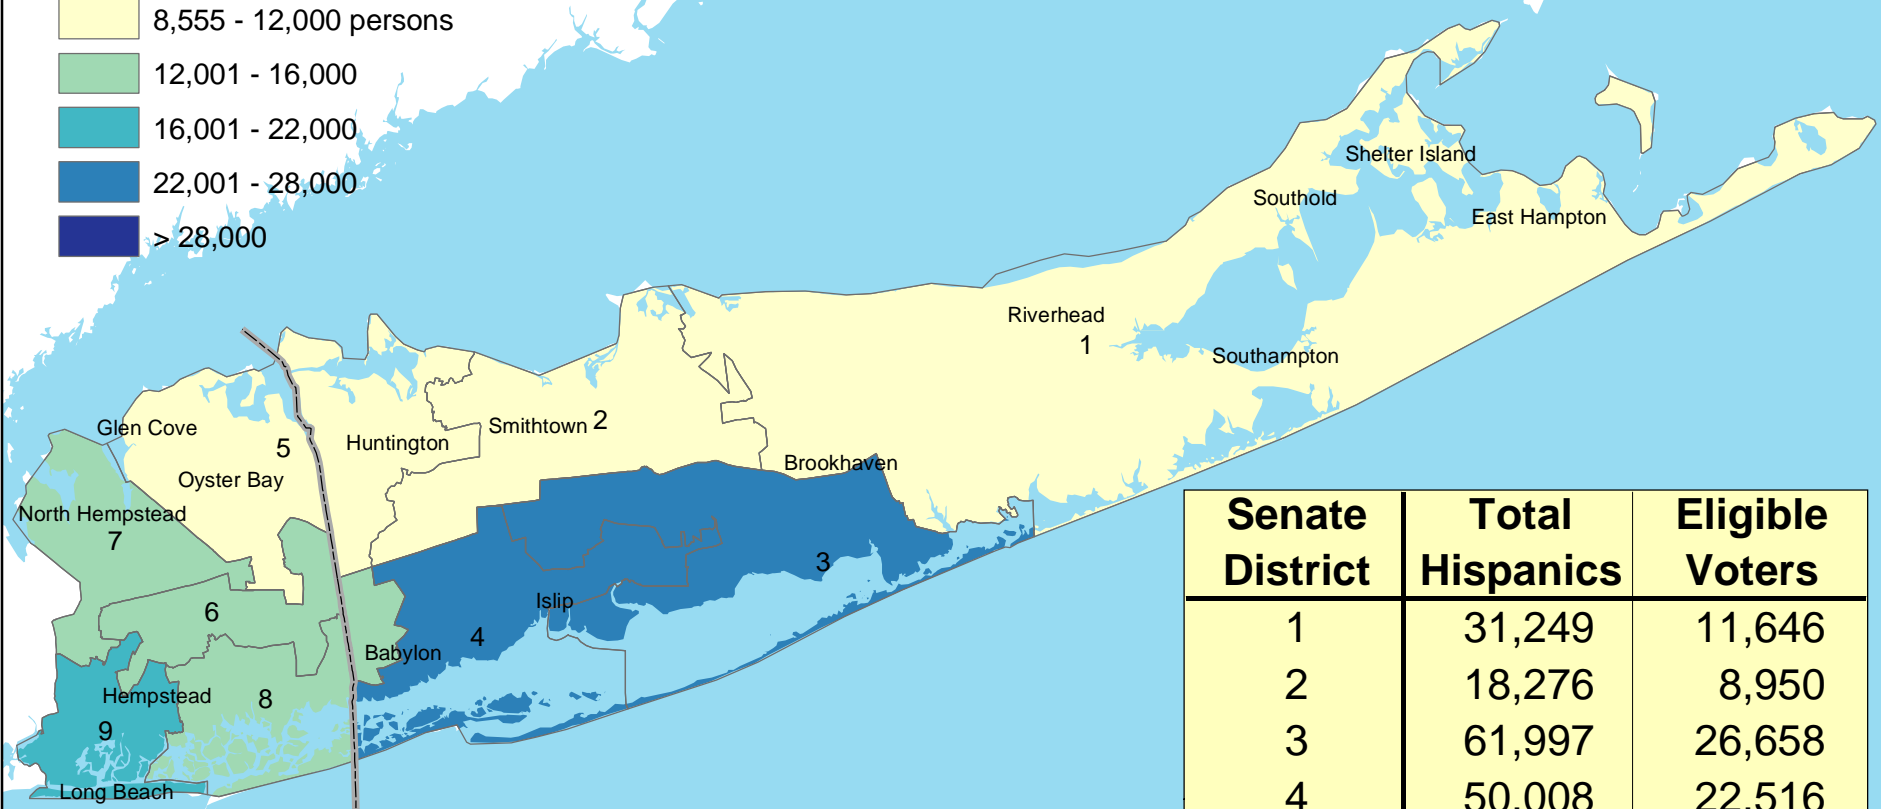

Hispanics Eligible to Vote by New York State Senate District (2005-06 Estimate)

NYS Senate District

Hispanic Citizens 18 and Over

Senate District	Total Hispanics	Eligible Voters
1	31,249	11,646
2	18,276	8,950
3	61,997	26,658
4	50,008	22,516
5	24,548	8,555
6	42,361	15,613
7	36,789	15,176
8	39,705	15,546
9	39,647	19,970