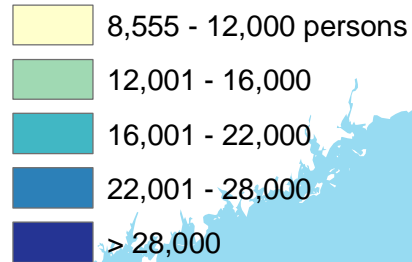

Hispanics Eligible to Vote by New York State Senate District (2005-06 Estimate)

NYS Senate District

Hispanic Citizens 18 and Over

Senate District	Total Hispanics	Eligible Voters
1	31,249	11,646
2	18,276	8,950
3	61,997	26,658
4	50,008	22,516
5	24,548	8,555
6	42,361	15,613
7	36,789	15,176
8	39,705	15,546
9	39,647	19,970