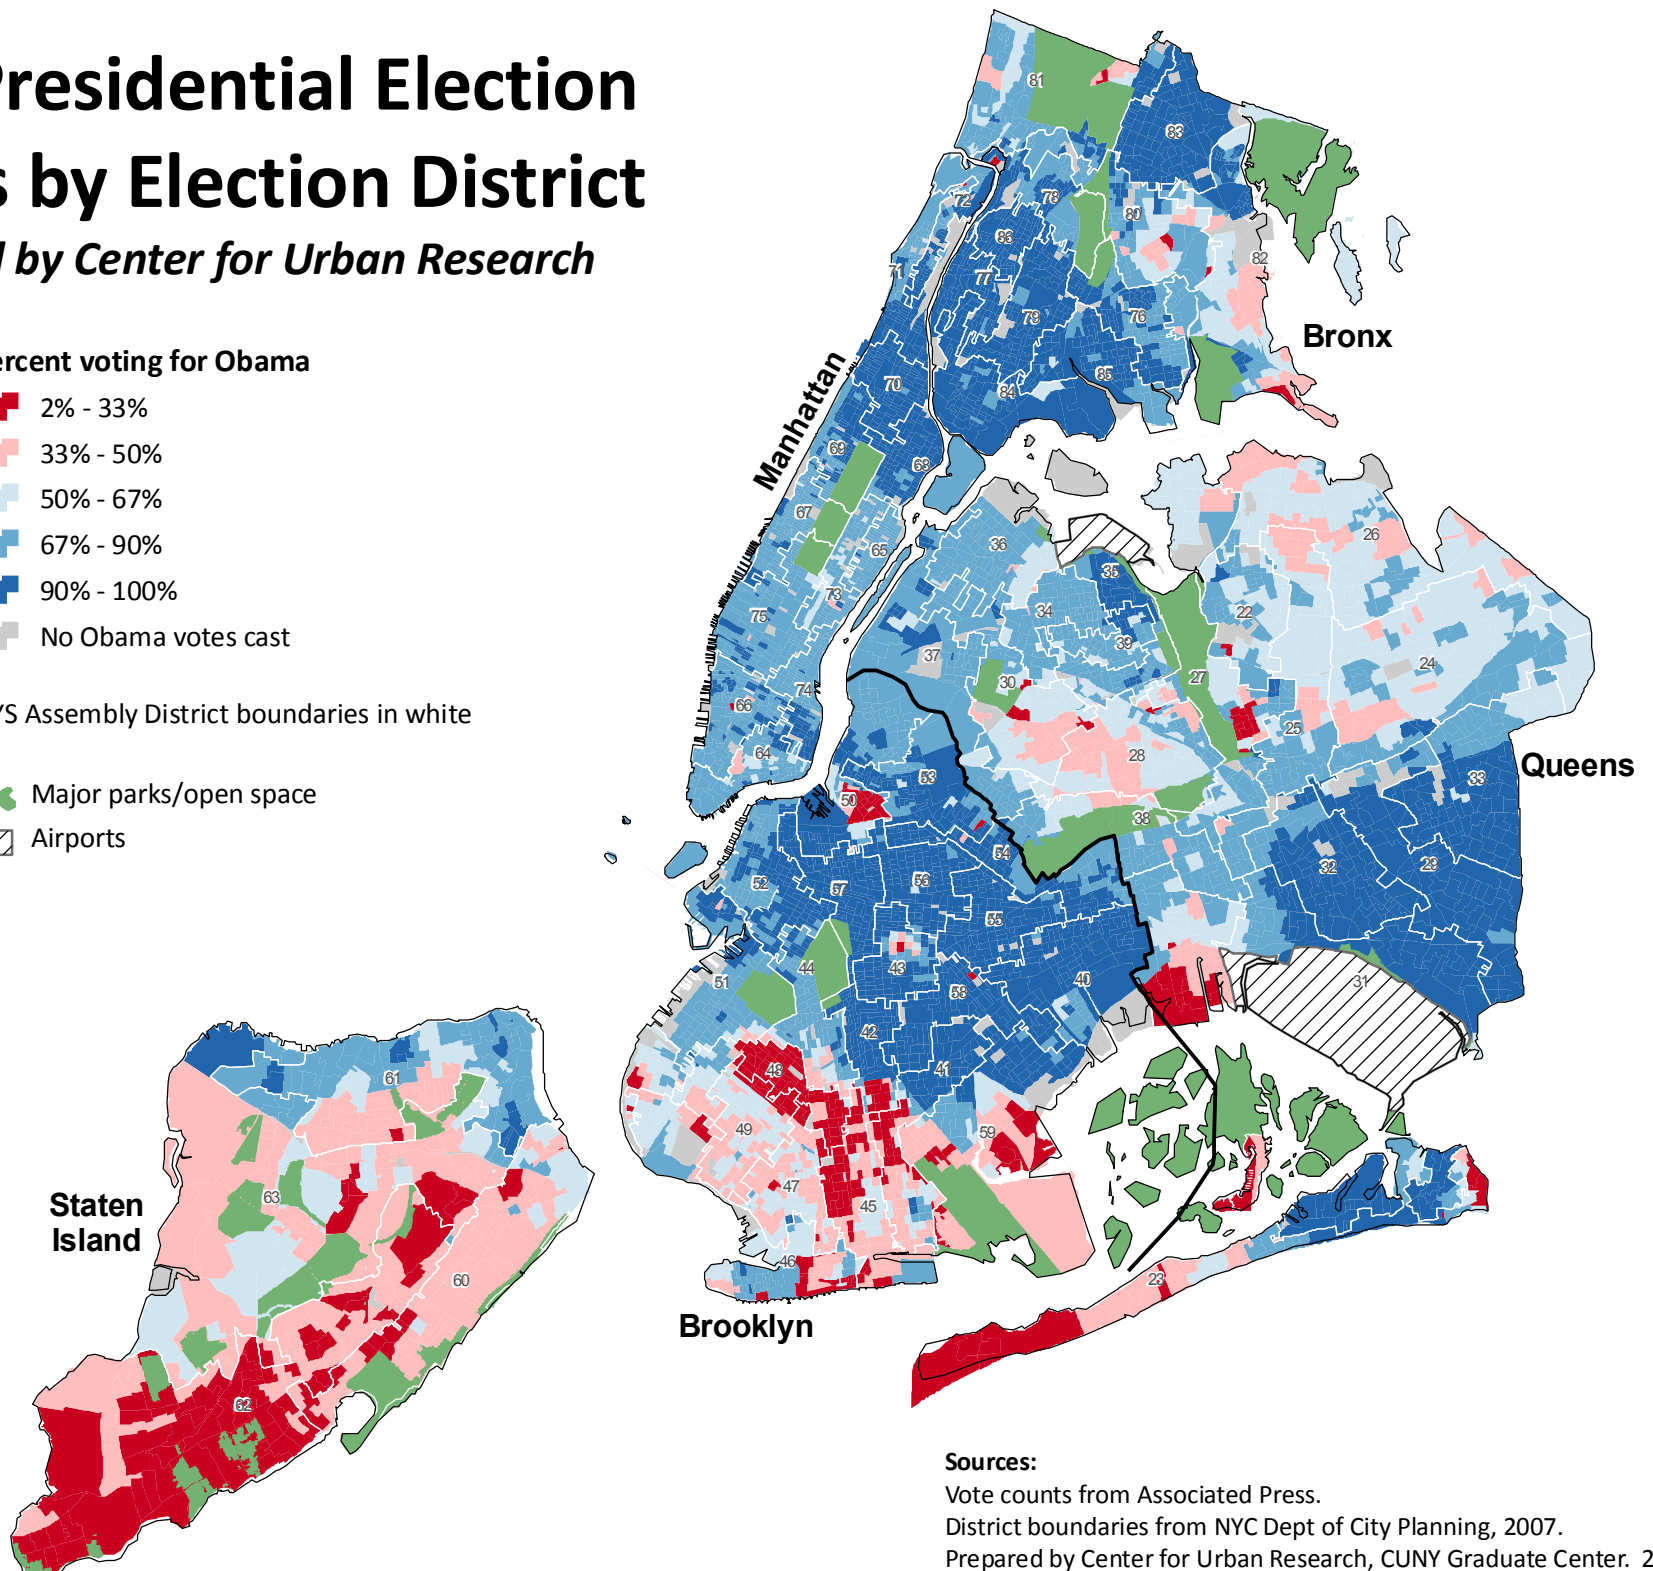

2008 Presidential Election Results by Election District

Analyzed by Center for Urban Research

Percent voting for Obama

- 2% - 33%
- 33% - 50%
- 50% - 67%
- 67% - 90%
- 90% - 100%
- No Obama votes cast

NYS Assembly District boundaries in white

- Major parks/open space
- Airports

Sources:

Vote counts from Associated Press.

District boundaries from NYC Dept of City Planning, 2007.

Prepared by Center for Urban Research, CUNY Graduate Center. 2008.